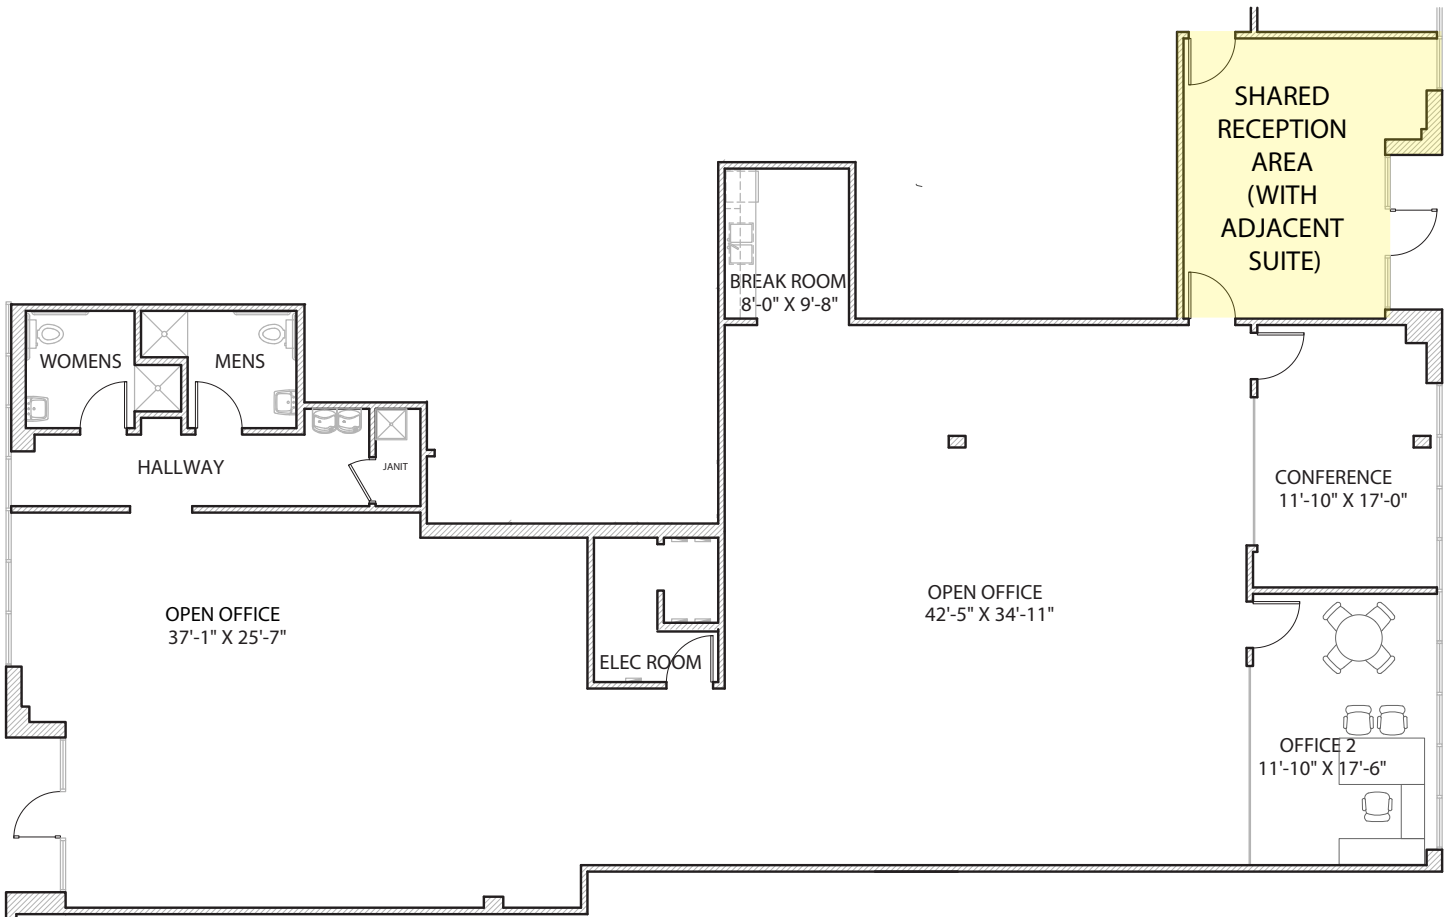

TELECOM TECHNOLOGY CENTER

Suite 12985-102 - 3,202 square feet

12911-12937/12973-12985/13051 N TELECOM PKWY • TAMPA, FL • 33637

The above floor plan is not to scale. The available space shown is believed to be correct but is subject to change.