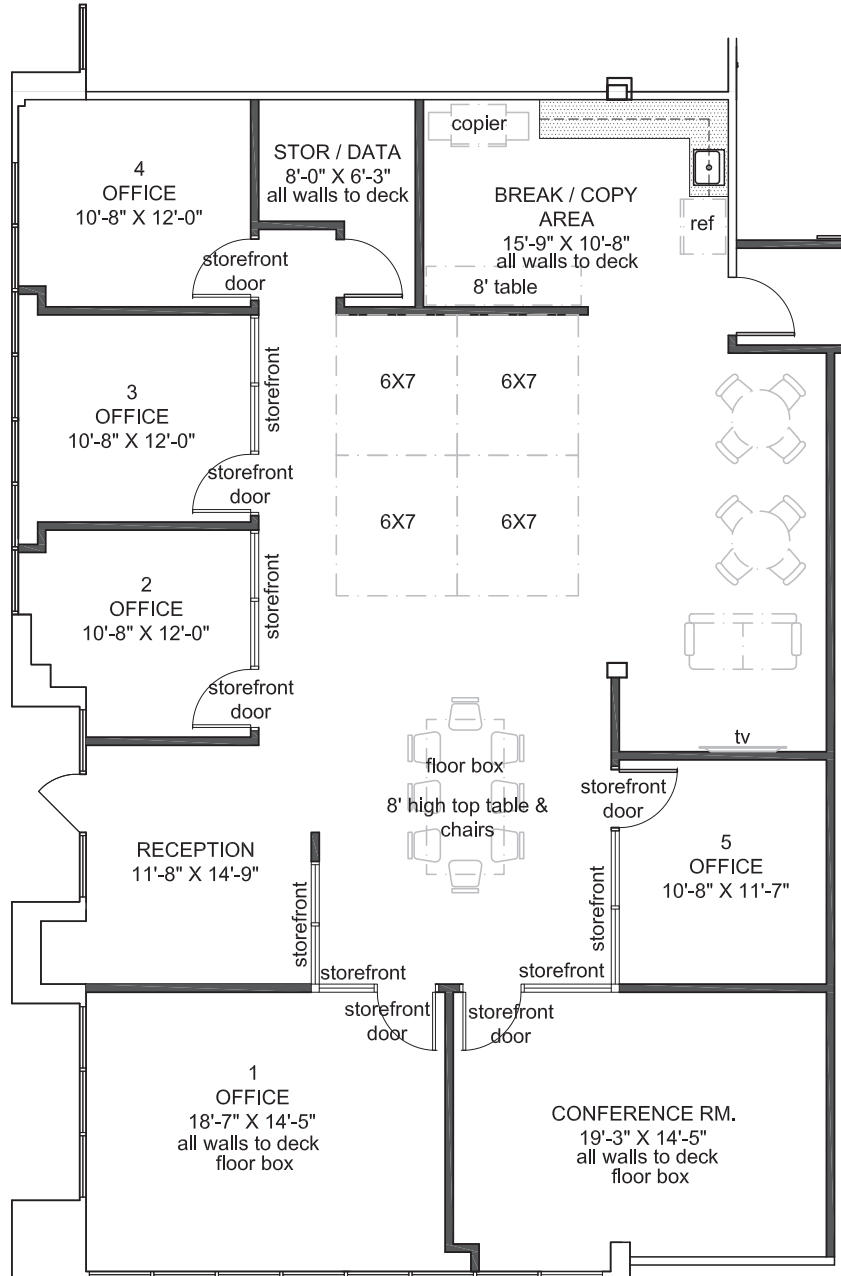

# Suite 12981 - 2,637 square feet

12911-12937/12973-12985/13051 N TELECOM PKWY • TAMPA, FL • 33637

The above floor plan is not to scale. The available space shown is believed to be correct but is subject to change.